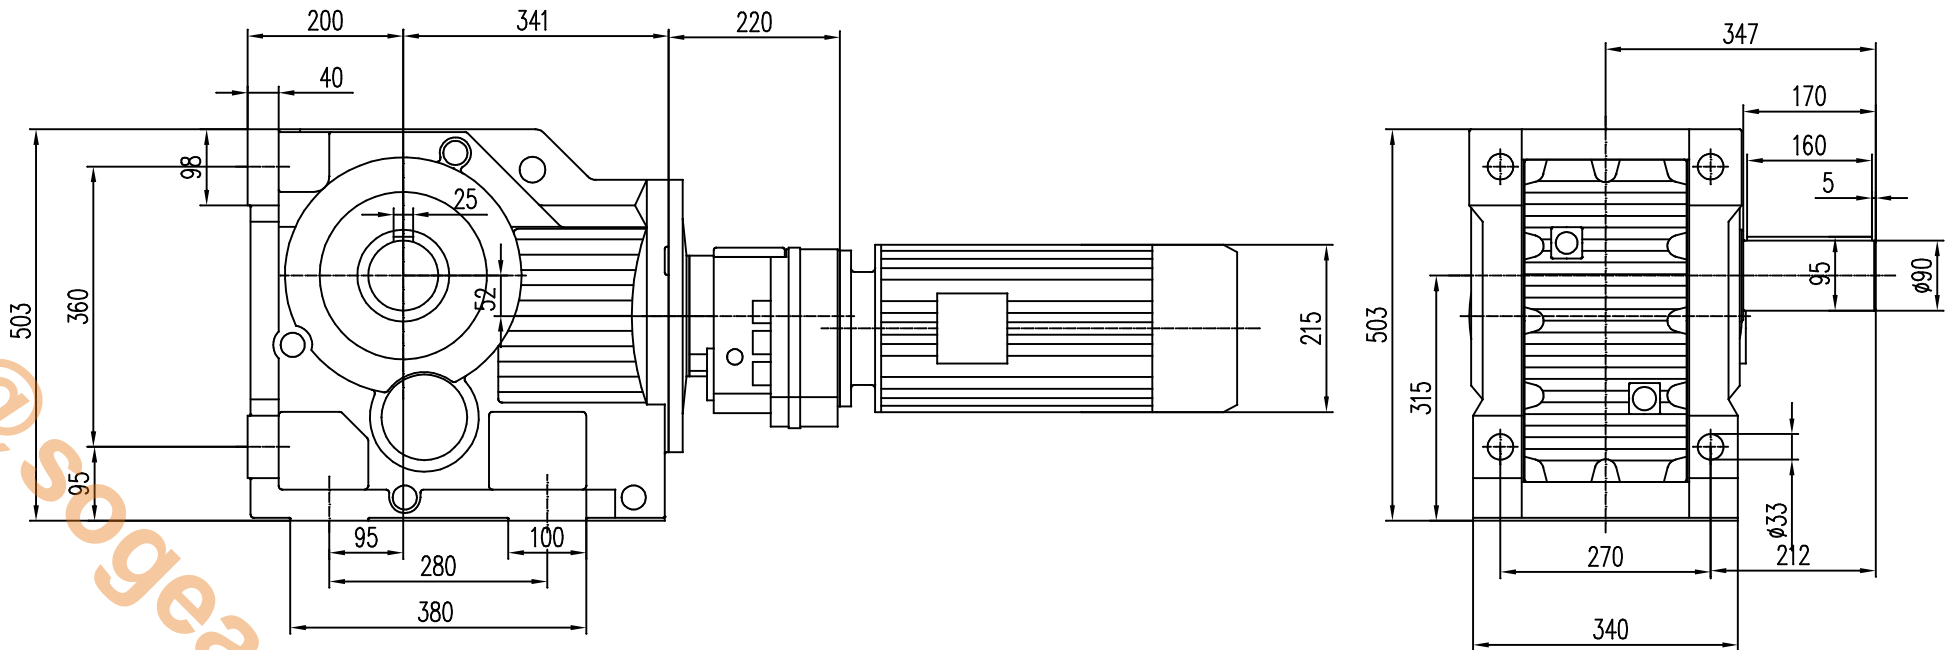

减速电机型号为: GK107R77-YPEJ2.2-461-M6

NER GROUP CO., LIMITED  
www.sogears.com

info@sogears.com