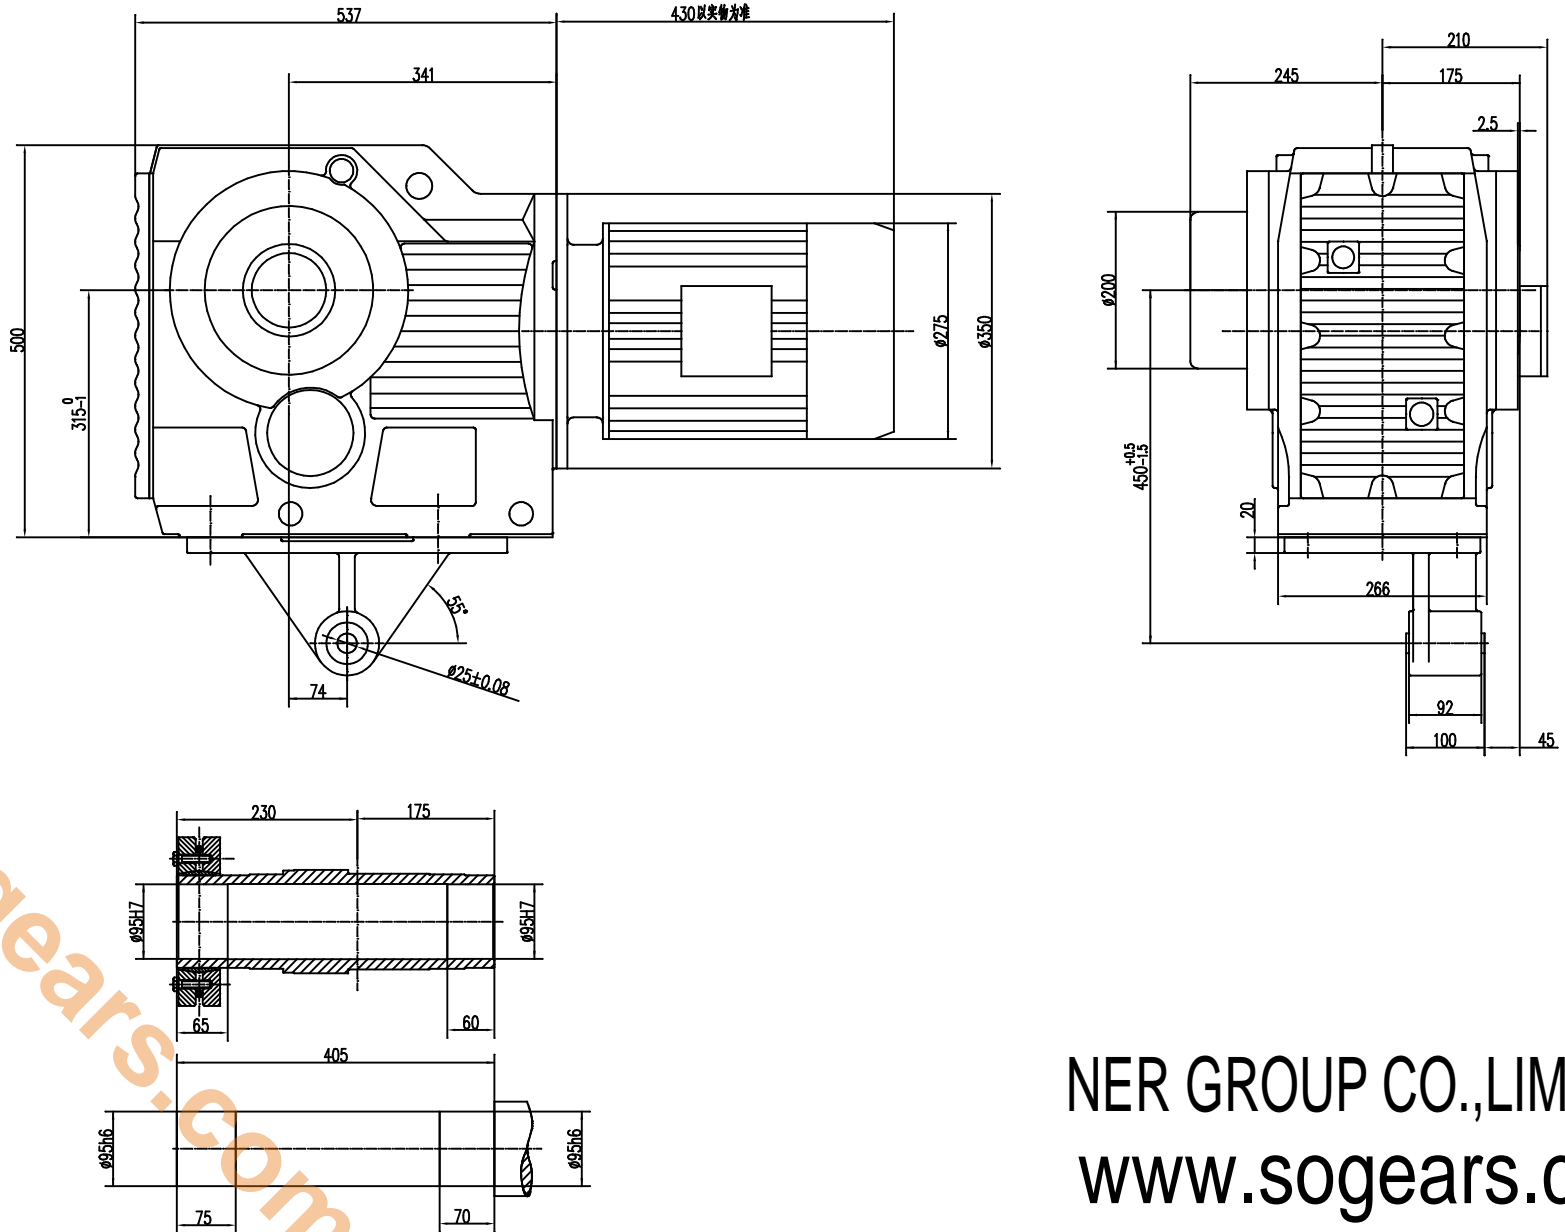

减速电机型号: GKHT107-Y7.5-4P-32.68-M4-0°

NER GROUP CO., LIMITED
www.sogears.com

info@sogears.com