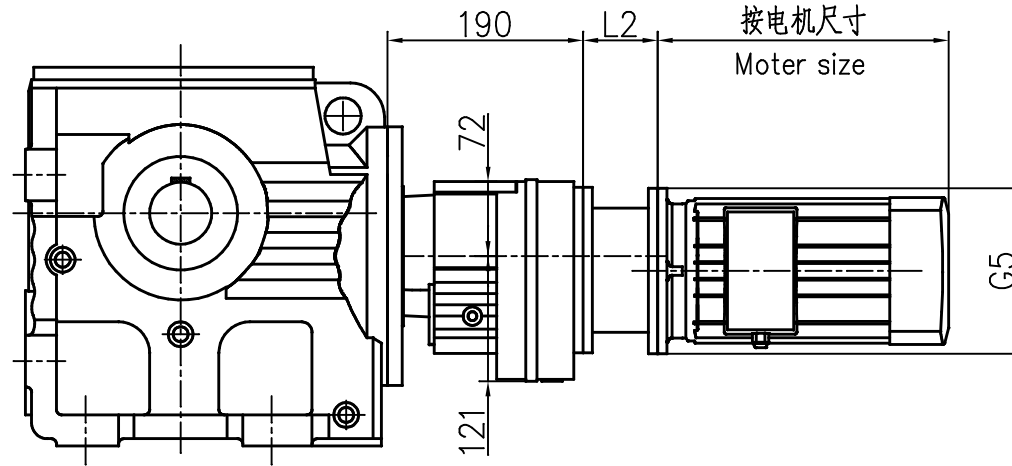

Y2电机机座号 Motor size	63	71	80	90			
功率/4P Power/(KW)	0.18	0.25	0.37	0.55	0.75	1.1	1.5
L2	56	57	72	72			
G5	∅140	∅160	∅200	∅200			

MTN87MTD57  
 MTNAF87MTD57  
 MTNAT87MTD57  
 MTNA87MTD57  
 MTNF87MTD57  
 MTNAZ87MTD57