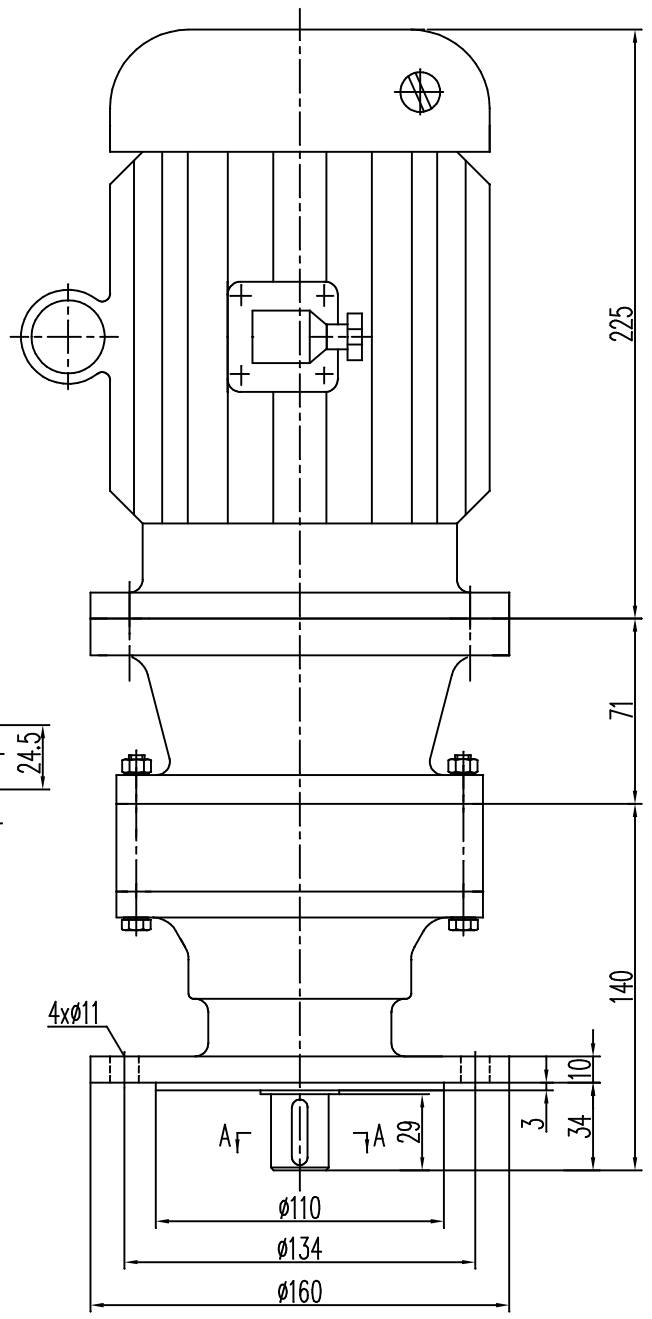

info@sogears.com

BLD09-0.25~.37kW NER GROUP CO.,LIMITED
立式直联型摆线减速机 www.sogears.com