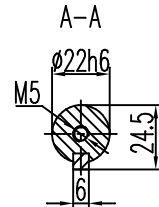

info@sogears.com

BLD09-0.25~.37kW NER GROUP CO.,LIMITED
立式直联型摆线减速机 www.sogears.com