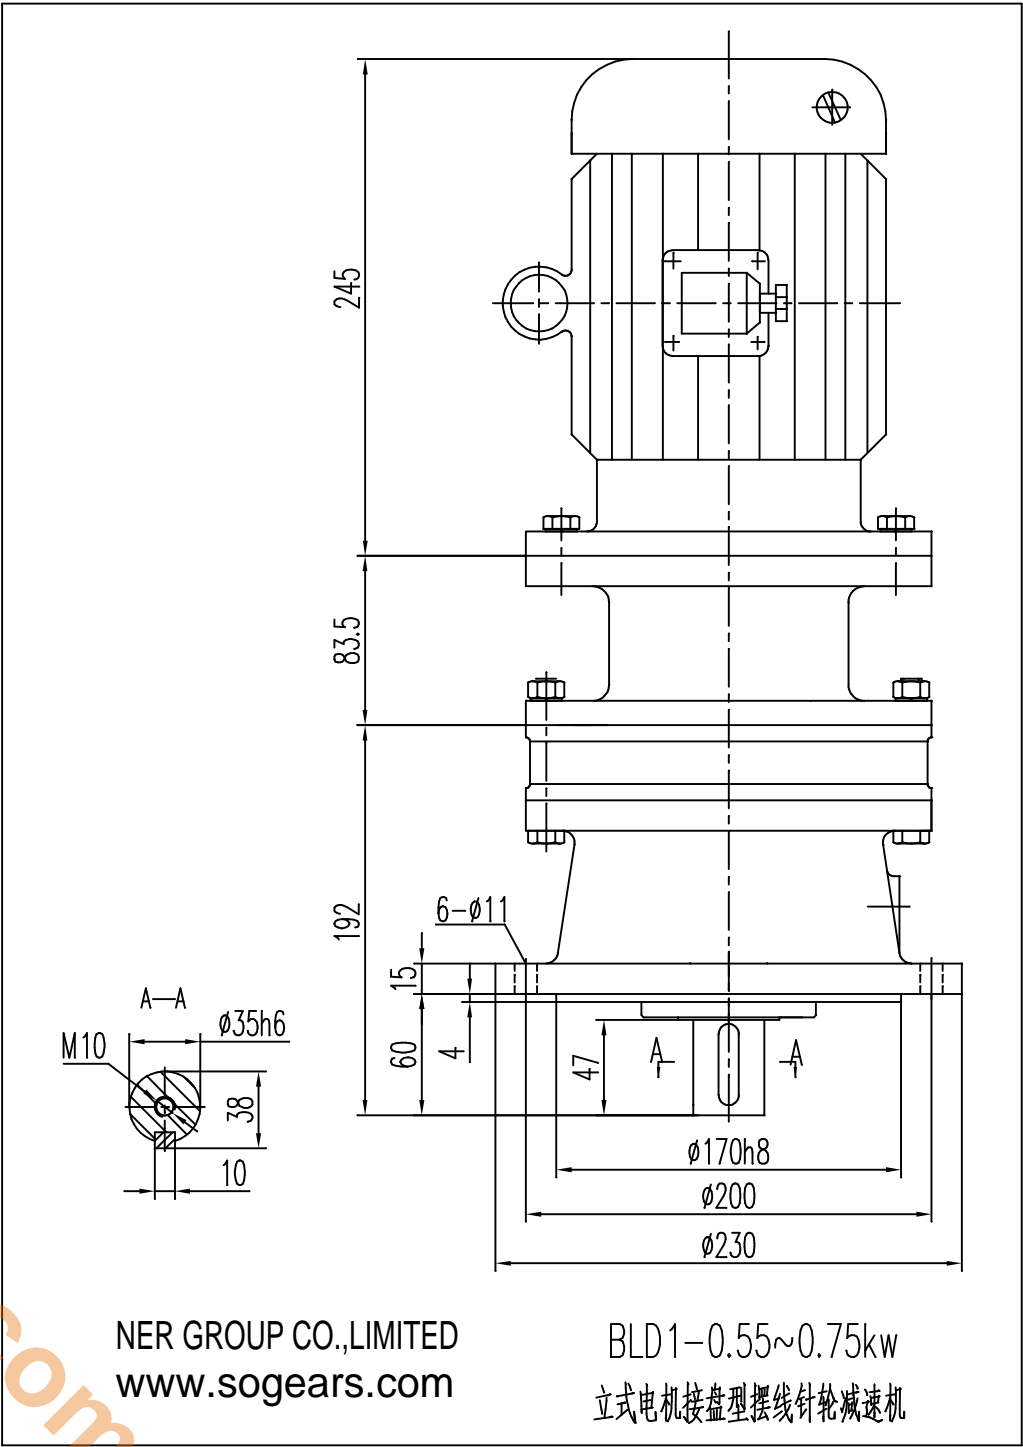

info@sogears.com

NER GROUP CO.,LIMITED
www.sogears.com

BLD1-0.55~0.75kw
立式电机接盘型摆线针轮减速机