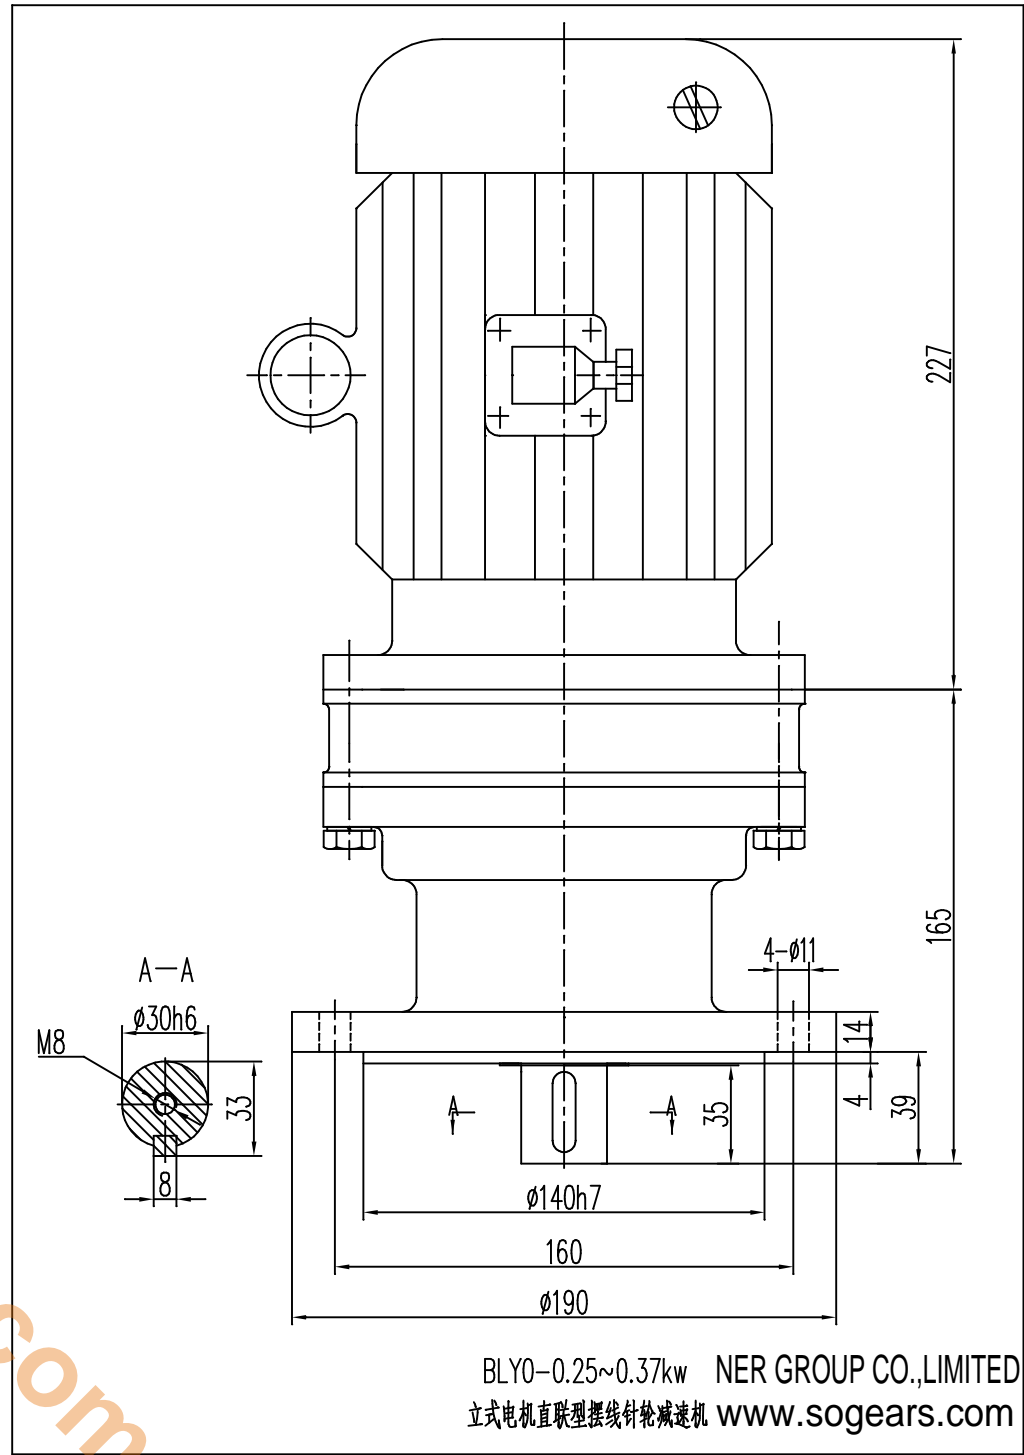

info@sogears.com

BLY0-0.25~0.37kw NER GROUP CO.,LIMITED
立式电机直联型摆线针轮减速机 www.sogears.com