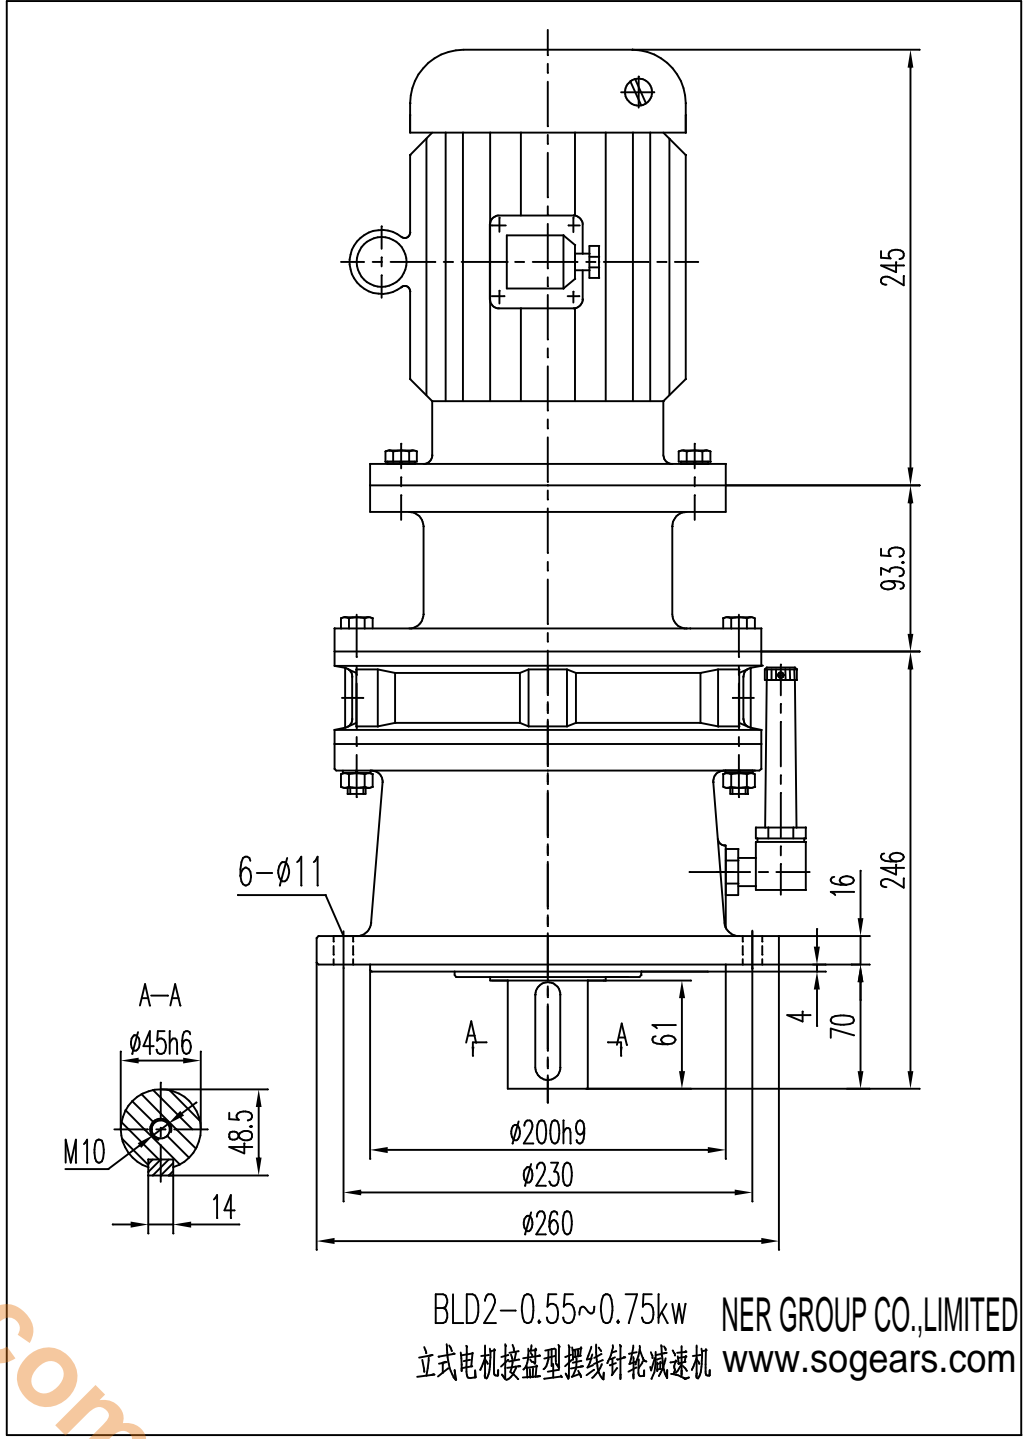

info@sogears.com

BLD2-0.55~0.75kw NER GROUP CO.,LIMITED  
立式电机接盘型摆线针轮减速机 www.sogears.com