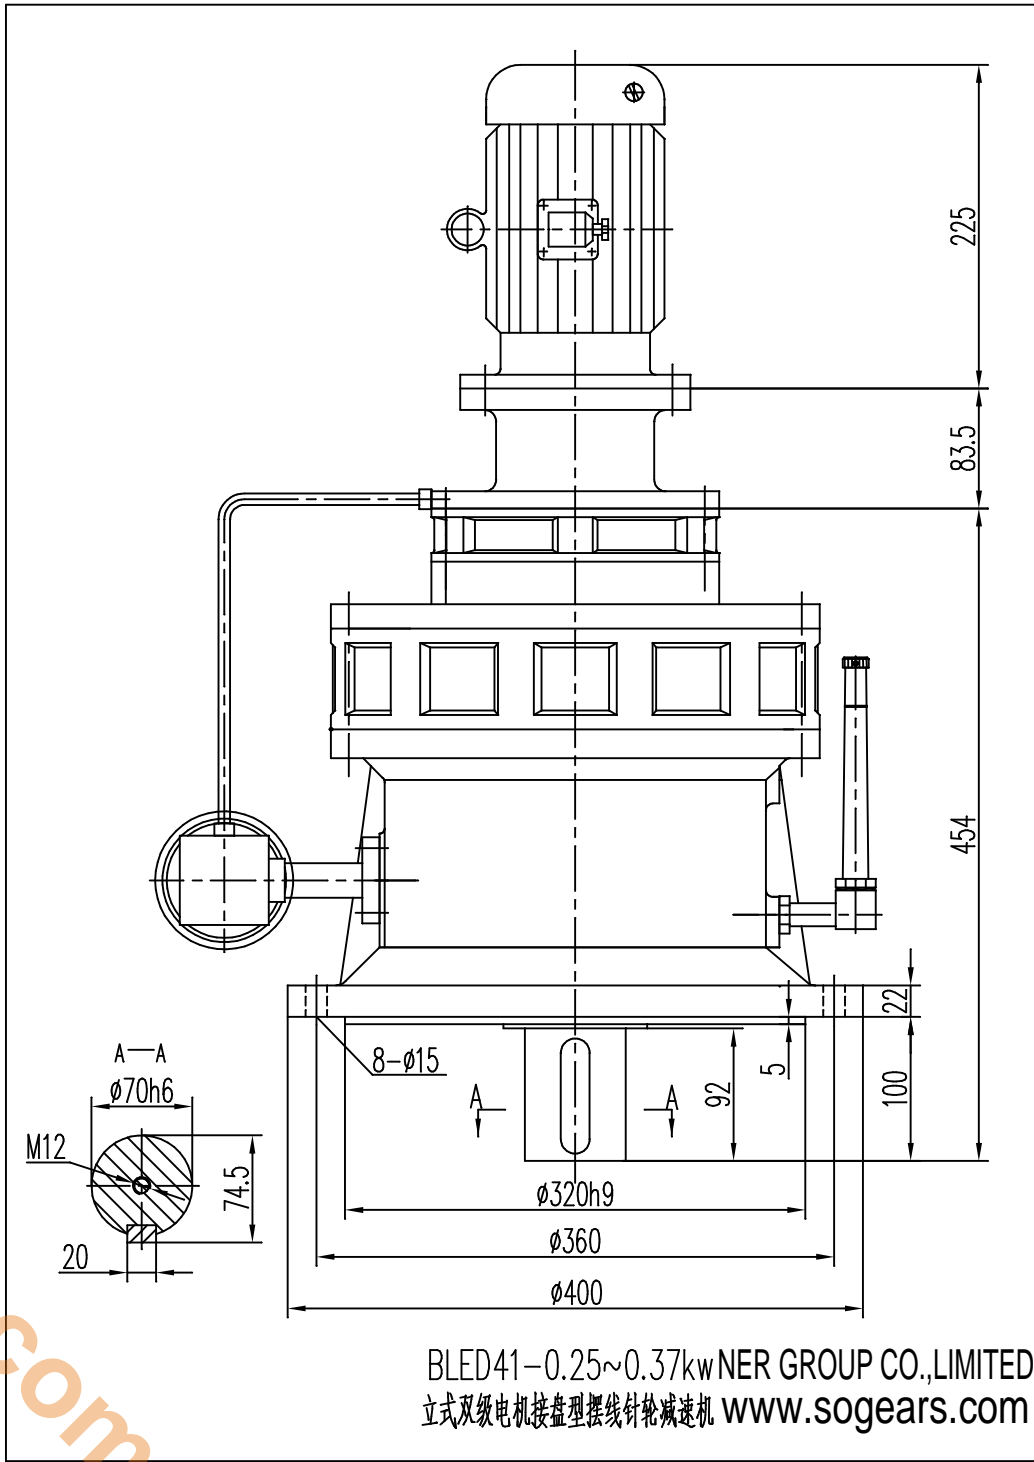

info@sogears.com

BLD41-0.25~0.37kwNER GROUP CO.,LIMITED
立式双级电机接盘型摆线针轮减速机 www.sogears.com