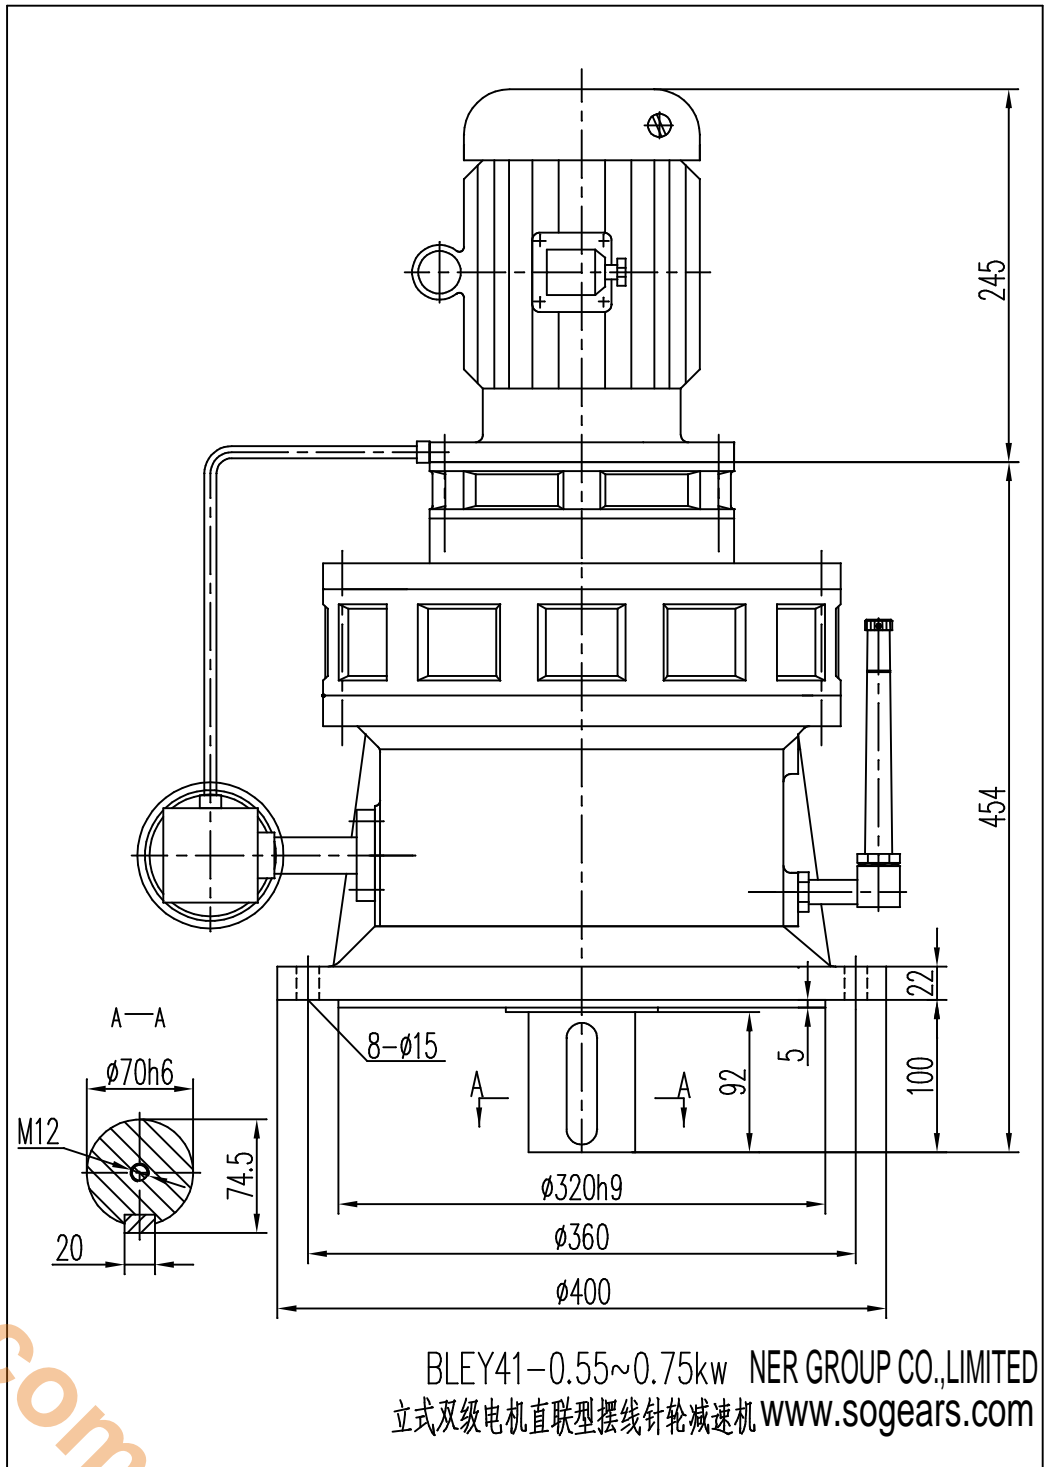

info@sogears.com

BLEY41-0.55~0.75kw NER GROUP CO.,LIMITED
立式双级电机直联型摆线针轮减速机 www.sogears.com