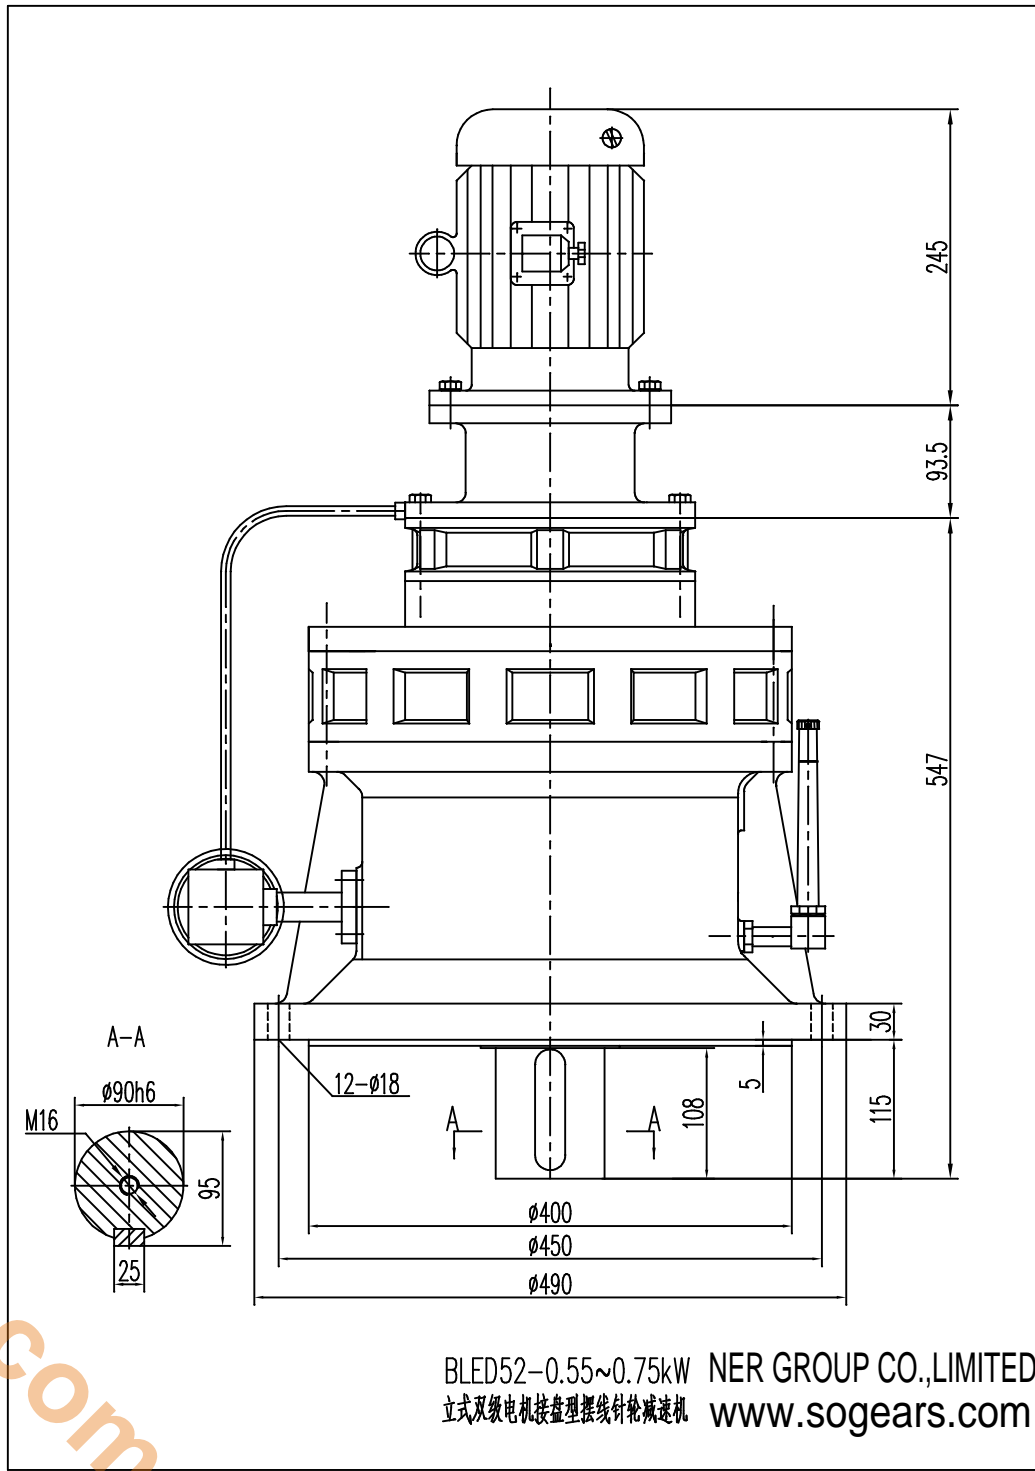

info@sogears.com

BLE52-0.55~0.75kW NER GROUP CO.,LIMITED
立式双级电机接盘型摆线针轮减速机 www.sogears.com