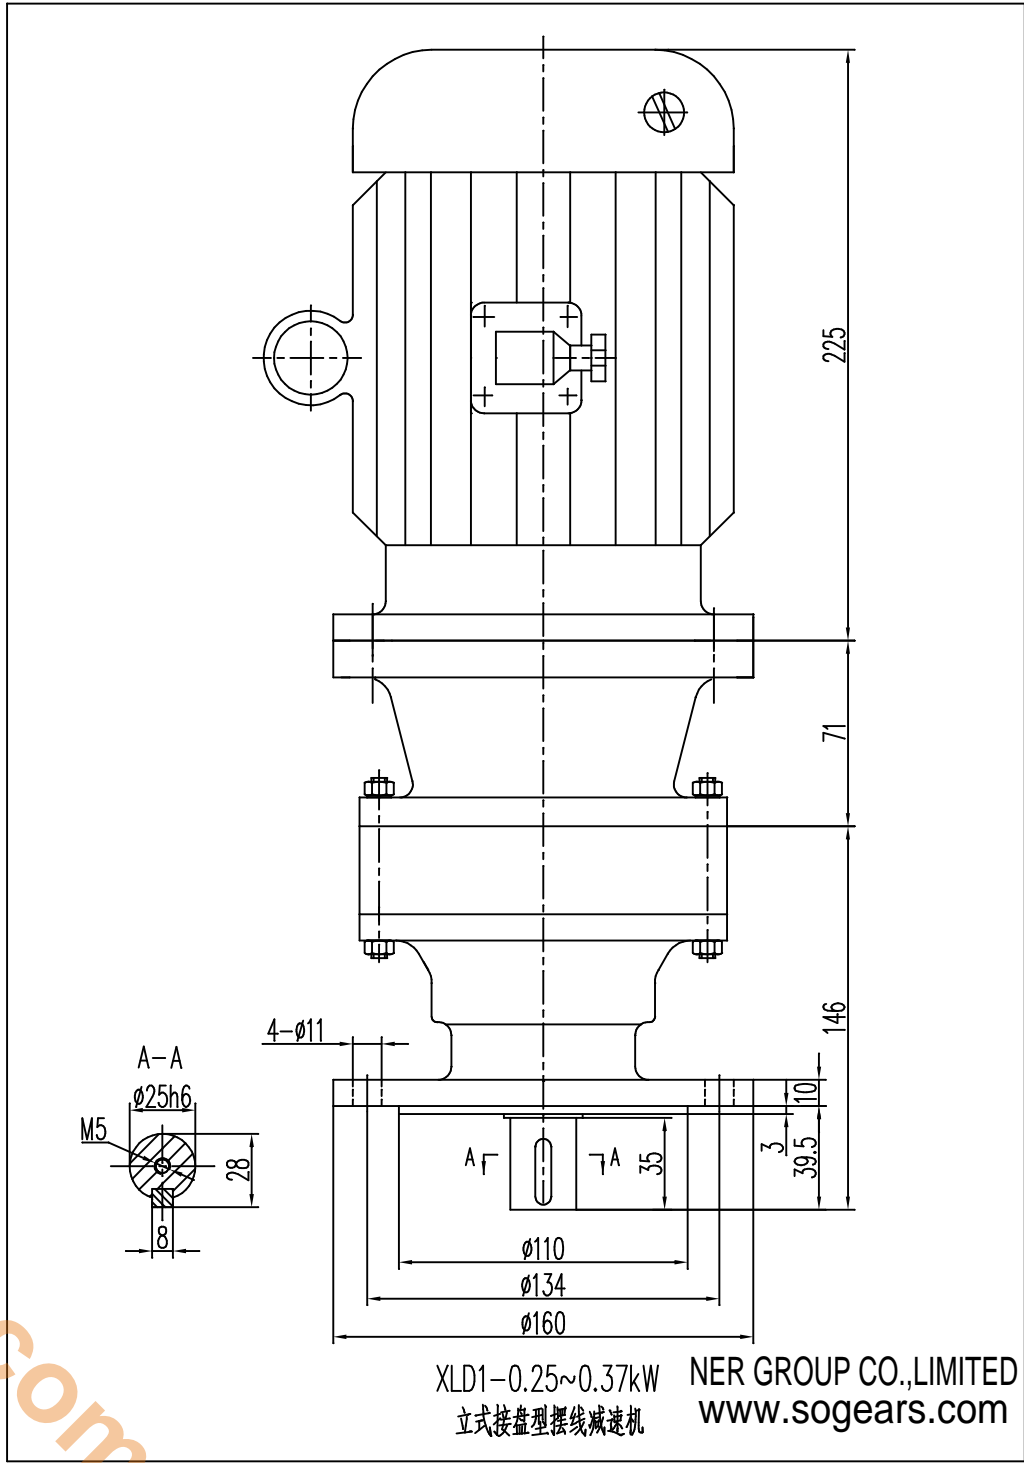

info@sogears.com

XLD1-0.25~0.37kW
立式接盘型摆线减速机
NER GROUP CO., LIMITED
www.sogears.com