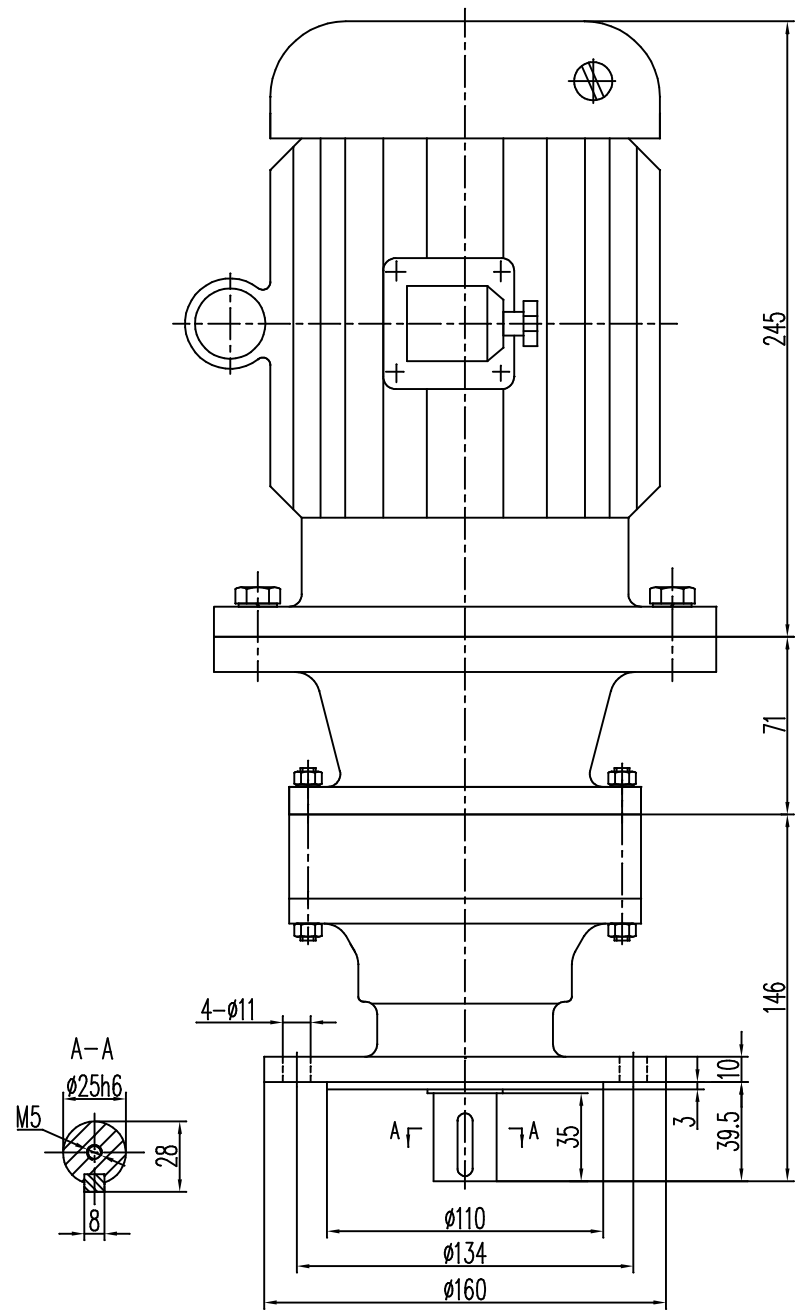

info@sogears.com

XLD1-0.25~0.37kW
立式接盘型摆线减速机
NER GROUP CO., LIMITED
www.sogears.com