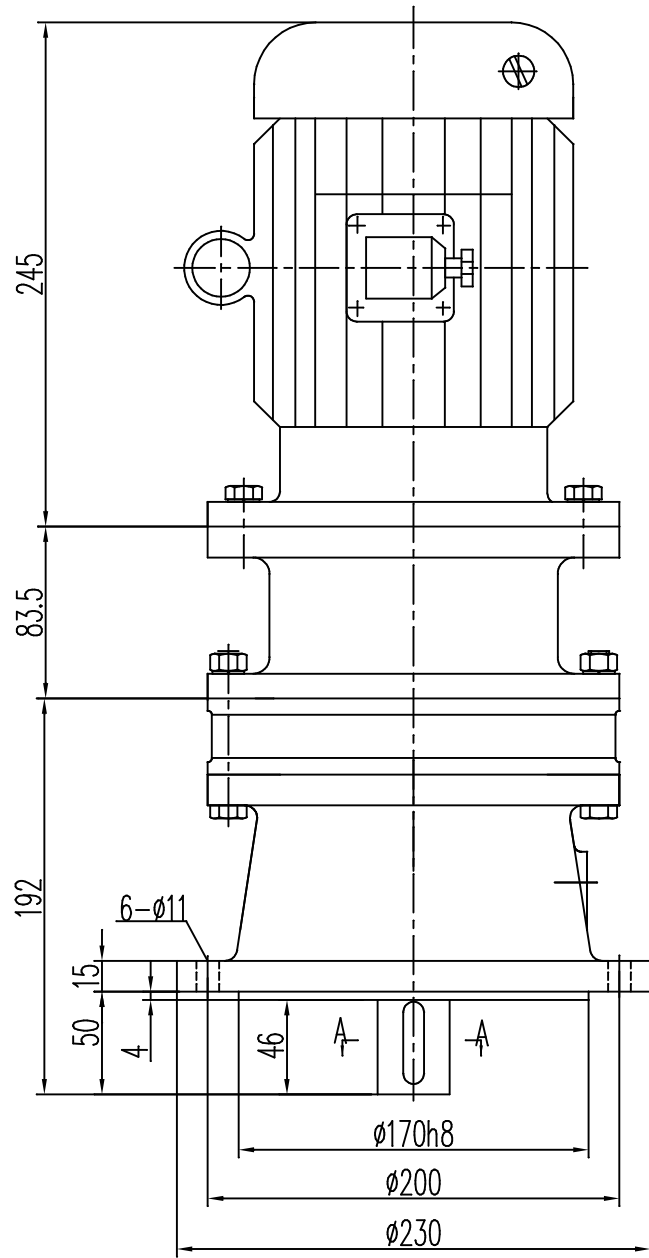

info@sogears.com

XLY3-0.55~0.75kw NER GROUP CO.,LIMITED
立式电机直联型摆线针轮减速机 www.sogears.com