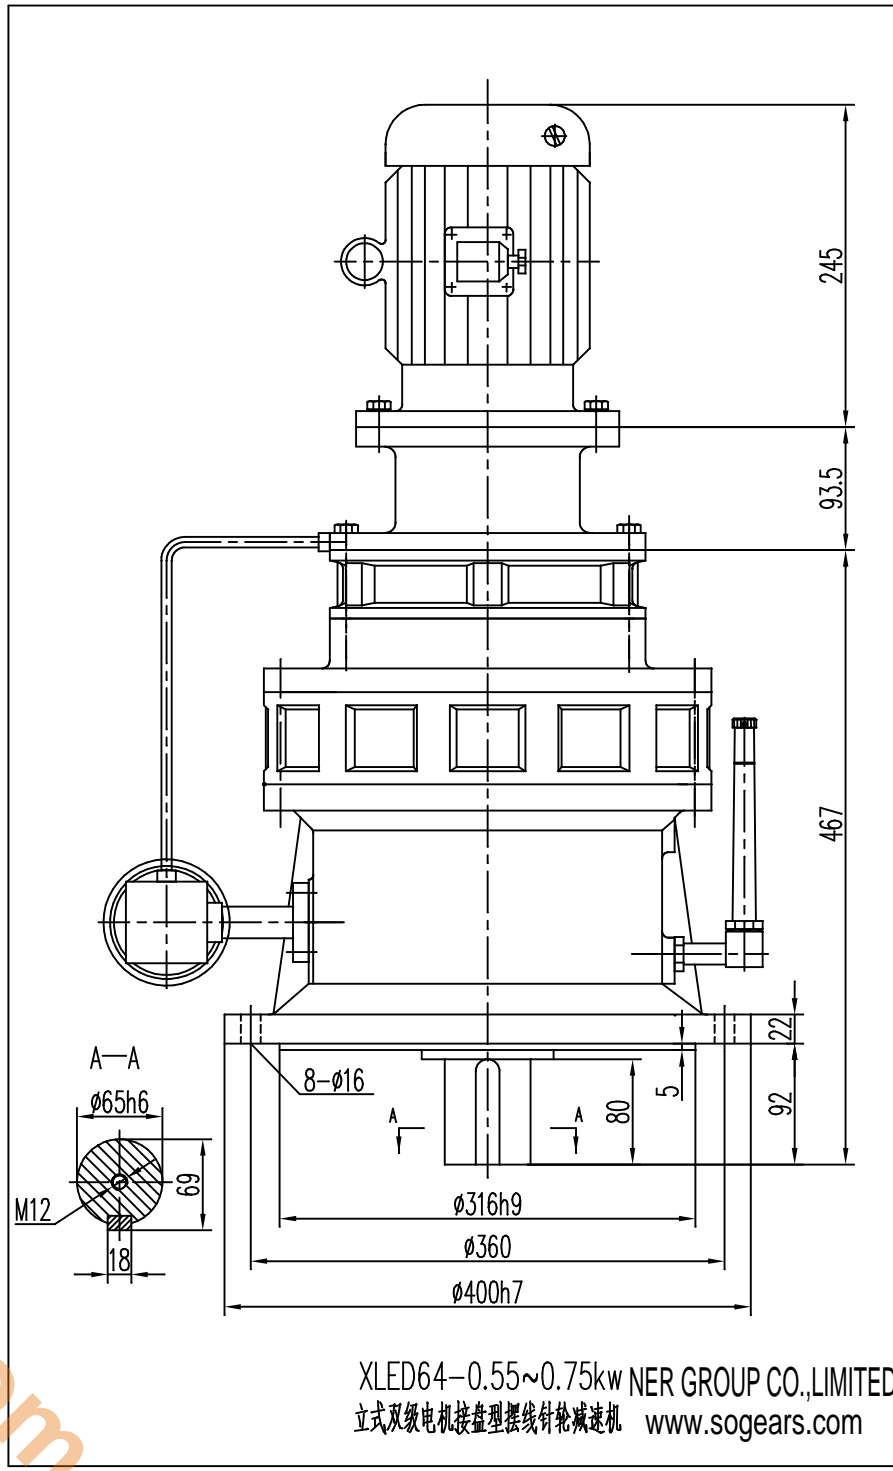

info@sogears.com

XLED64-0.55~0.75kw NER GROUP CO.,LIMITED
立式双级电机接盘型摆线针轮减速机 www.sogears.com