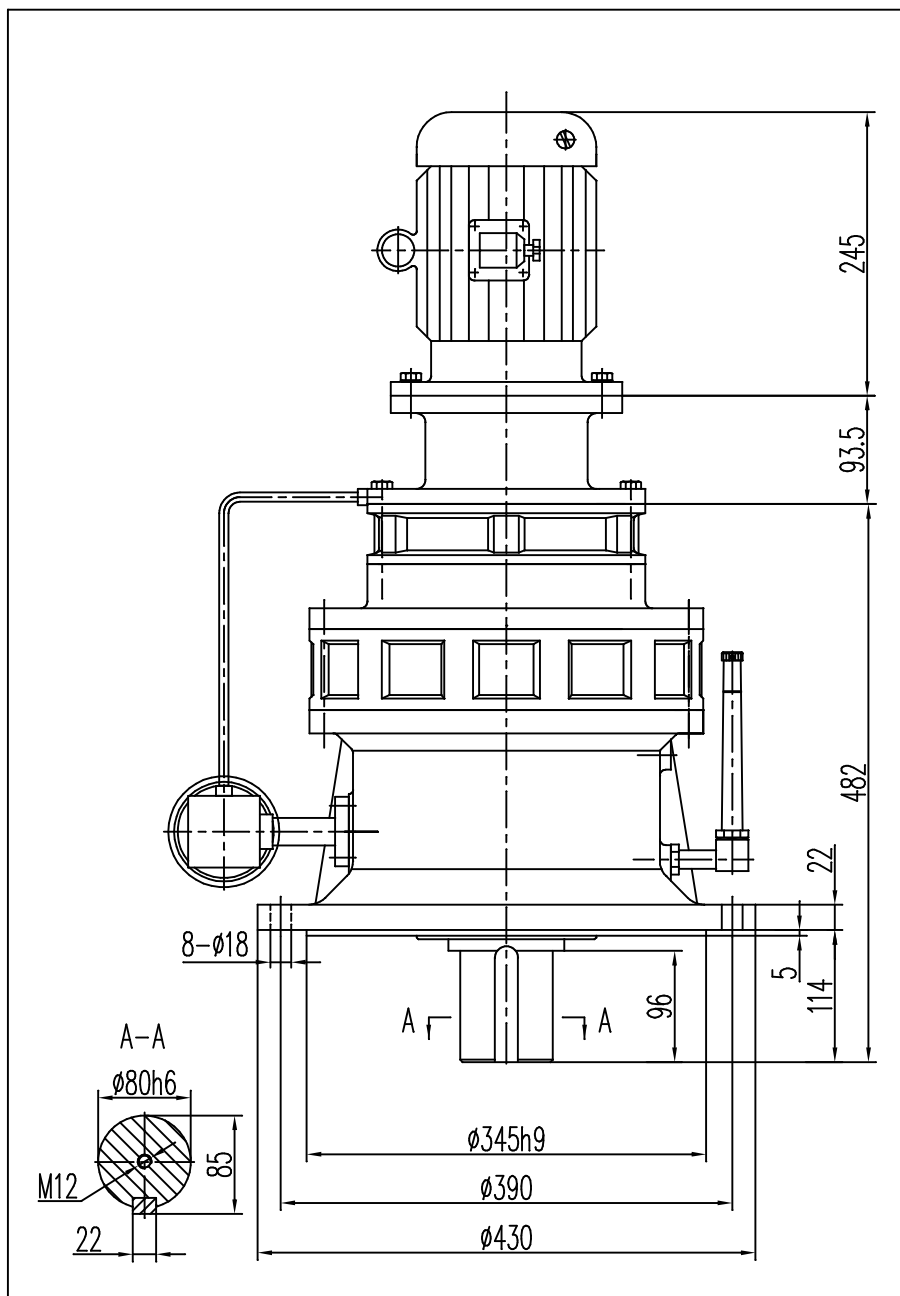

info@sogears.com

NER GROUP CO., LIMITED
www.sogears.com

XLED74-0.55~0.75kw
立式双级电机接盘型摆线针轮减速机